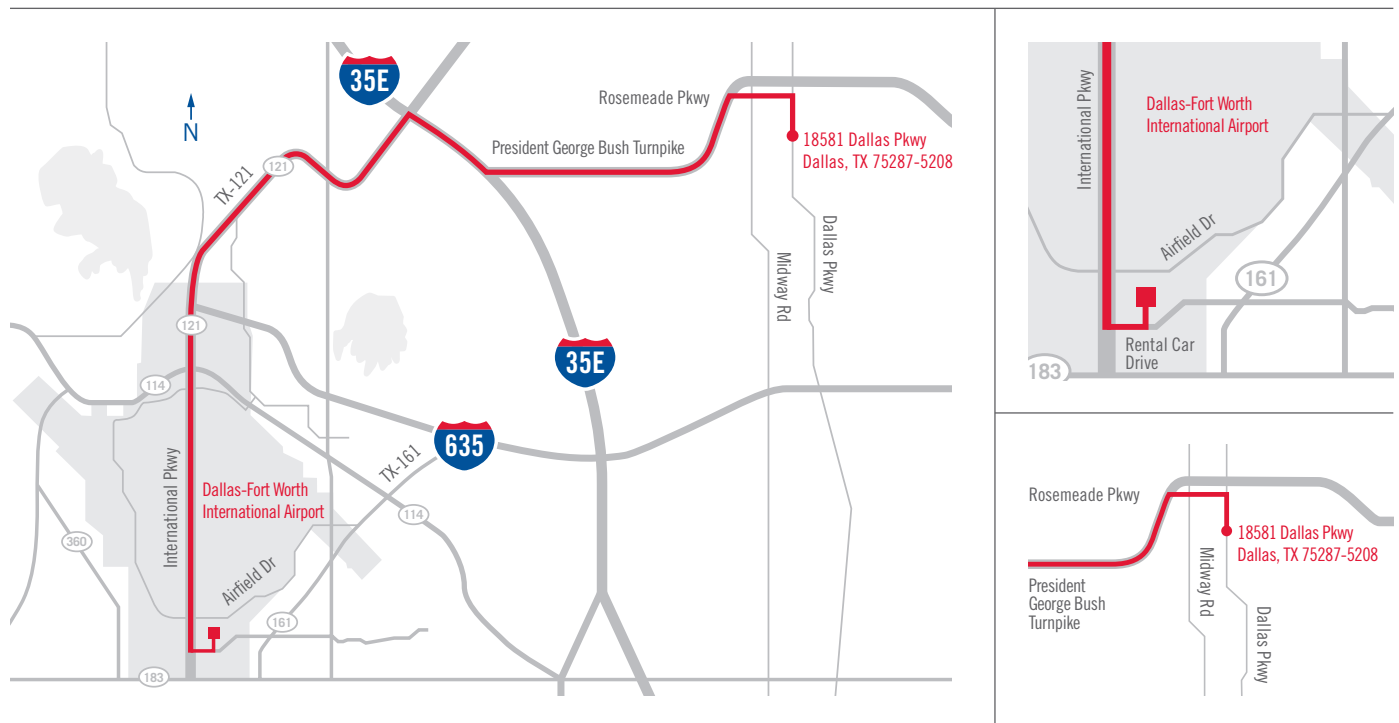

## Driving Directions

- Follow the airport exit signs to International Pkwy N 3.50 Miles
- International Pkwy N becomes TX-121 N 7.66 Miles
- Turn right onto S I-35 0.05 Miles
- Merge onto I-35E S/US-77 S via the ramp on the left 1.16 Miles
- Take the President George Bush Turnpike East exit 445B 1.23 Miles
- Merge onto President George Bush Turnpike (portions toll) 5.02 Miles
- Take the Rosemeade Pkwy exit toward Midway Rd 0.32 Miles
- Turn right onto Rosemeade Pkwy 1.11 Miles
- Turn right onto Dallas Pkwy/Dallas North Tollway S 0.52 Miles
- End at 18581 Dallas Pkwy, Dallas, TX 75287-5208

Total Estimated Time: 29 minutes

Distance: 22.13 Miles

One Tellabs Center  
 1415 West Diehl Road  
 Naperville, IL 60563  
 United States

Tel +1 630 798 8800  
 Fax +1 630 798 2000

www.tellabs.com

The following trademarks and service marks are owned by Tellabs Operations, Inc., or its affiliates in the United States and/or in other countries: TELLABS®, TELLABS and T symbol®, and T symbol®.