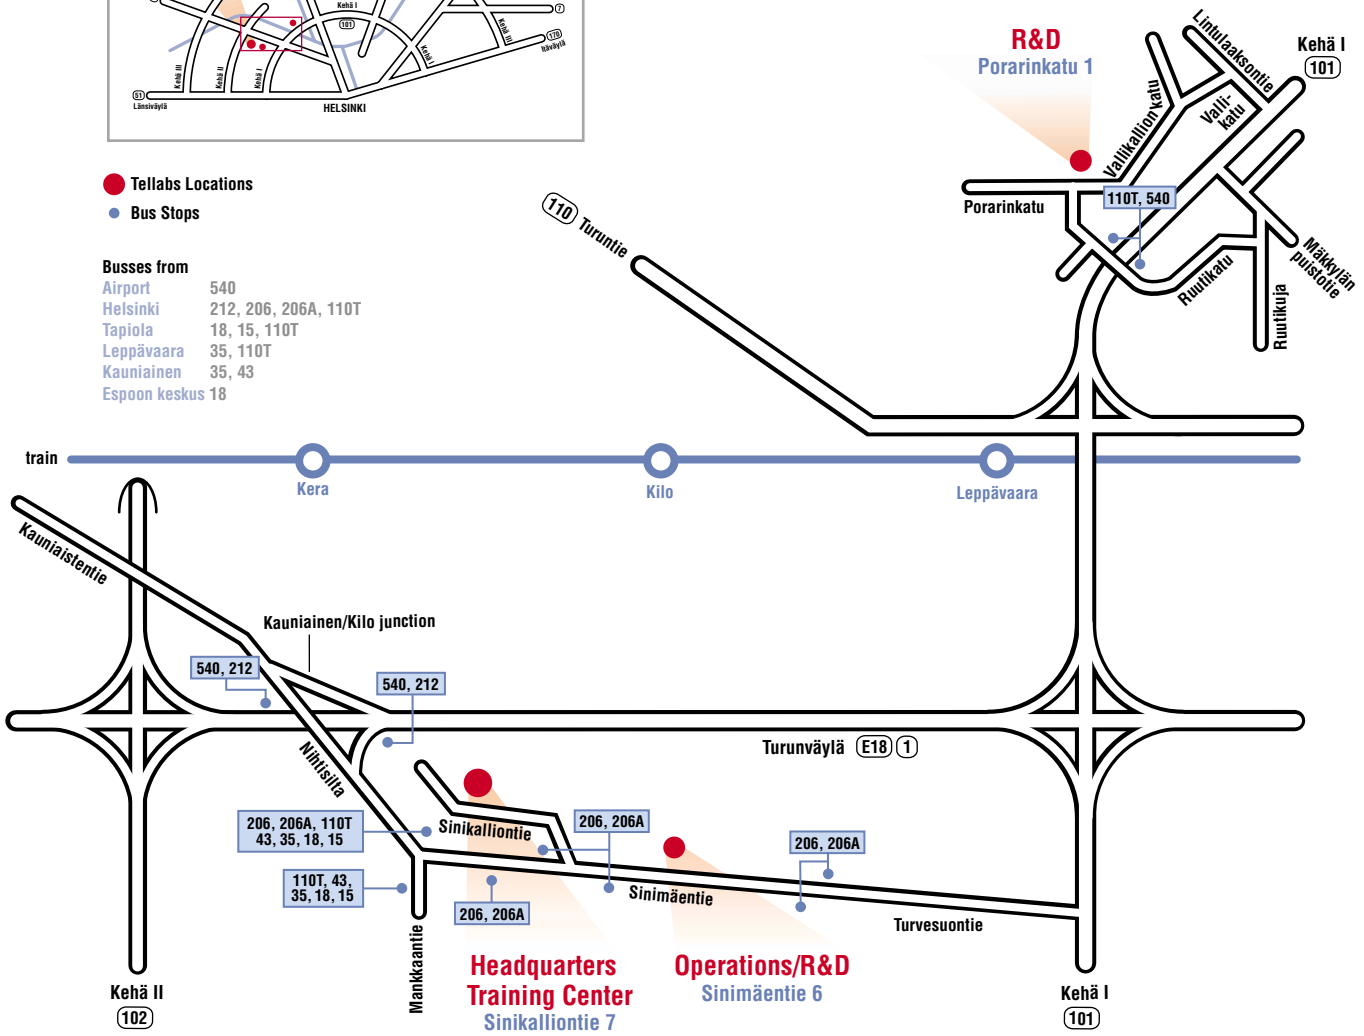

- Telllabs Locations
- Bus Stops

**Busses from**

Airport	540
Helsinki	212, 206, 206A, 110T
Tapiola	18, 15, 110T
Leppävaara	35, 110T
Kauniainen	35, 43
Espoon keskus	18

One Tellabs Center  
 1415 West Diehl Road • Naperville, IL 60563  
 U.S.A. +1.630.798.8800 • Fax: +1.630.798.2000  
 www.tellabs.com